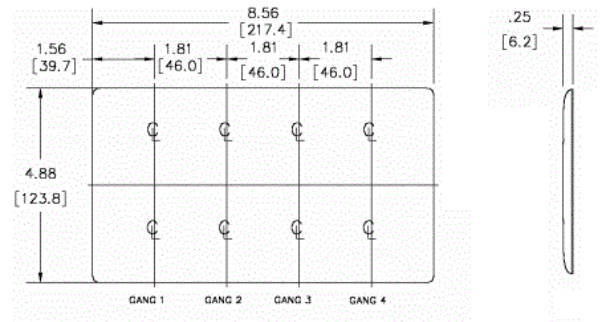

### Ordering Information

Description	Color	Catalog No.	UPC
4-Gang, 4-Decorator Openings, Mid-Size	Light Almond	<b>NPJ264LA</b>	883778118241

### Specifications

Material	Nylon
Plate Type	4-Gang
Plate Openings	Decorator
Mounting Screws	Steel painted, slotted head
Appearance	Smooth