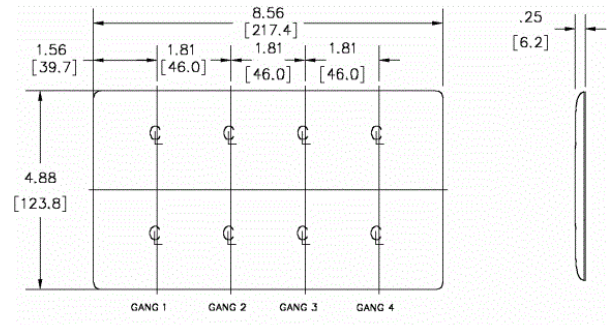

### Ordering Information

Description	Color	Catalog Number	UPC
4-Gang, 4-Decorator Openings, Mid-Size	White	NPJ264W	

### Specifications

Material	Nylon
Plate Type	4-Gang
Plate Openings	Decorator
Mounting Screws	Steel painted, slotted head
Appearance	Smooth