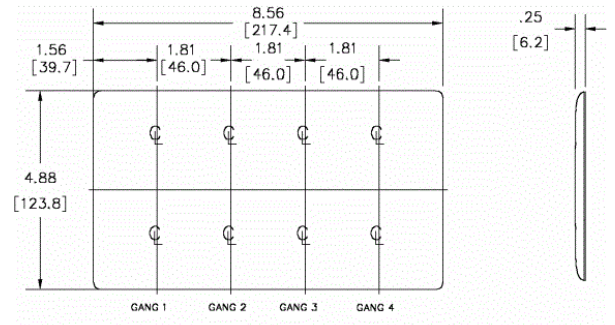

Wallplates Decorator Wallplates

HUBBELL

Features

- Reinforcement ribs for extra strength
- Curved corners for improved aesthetics
- High-impact, self-extinguishing nylon material

Ordering Information

Description	Color	Catalog Number	UPC
4-Gang, 4-Decorator Openings, Mid-Size	Brown	NPJ264	

Listings

UL Listed
CSA Certified

Specifications

Material	Nylon
Plate Type	4-Gang
Plate Openings	Decorator
Mounting Screws	Steel painted, slotted head
Appearance	Smooth

Online Resources

[Customer Use Drawing](#)
[eCatalog](#)

Dimensions in Inches (mm)

Hubbell Wiring Device-Kellems • Hubbell Incorporated (Delaware) • 40 Waterview Drive • Shelton, CT 06484

Phone (800) 288-6000 • Fax (800) 255-1031 • Specifications subject to change without notice.