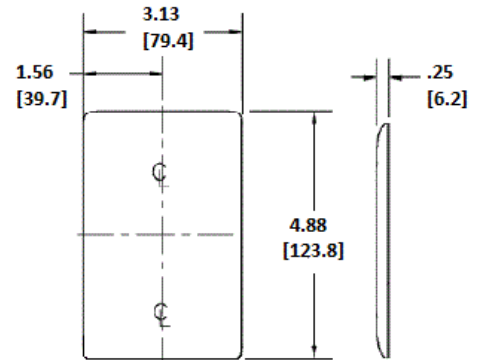

Wallplates
Decorator Wallplates

HUBBELL

Features

- Reinforcement ribs for extra strength
- Curved corners for improved aesthetics
- High-impact, self-extinguishing nylon material

Ordering Information

Description	Color	Catalog Number	UPC
1-Gang, Decorator, Mid-Size	Blue	NPJ26BL	883778111136

Listings

UL Listed
CSA Certified

Specifications

Material	Nylon
Plate Type	1-Gang
Plate Openings	Decorator
Mounting Screws	Steel painted, slotted head
Appearance	Smooth

Online Resources

Customer Use Drawing
eCatalog

Dimensions in Inches (mm)

Hubbell Wiring Device-Kellems • Hubbell Incorporated (Delaware) • 40 Waterview Drive • Shelton, CT 06484

Phone (800) 288-6000 • Fax (800) 255-1031 • Specifications subject to change without notice.