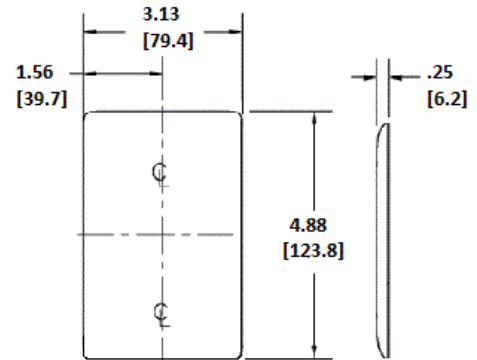

### Ordering Information

Description	Color	Catalog Number	UPC
1-Gang, 1-Decorator Opening, paint filled black lettering	Blue	NPJ26CBL	883778111075

### Specifications

Material	Nylon
Plate Type	1-Gang
Plate Openings	Decorator
Mounting Screws	Steel painted, slotted head
Appearance	Smooth

### Online Resources

[Customer Use Drawing](#)  
[eCatalog](#)

Dimensions in Inches (mm)

Hubbell Wiring Device-Kellems • Hubbell Incorporated (Delaware) • 40 Waterview Drive • Shelton, CT 06484

Phone (800) 288-6000 • Fax (800) 255-1031 • Specifications subject to change without notice.