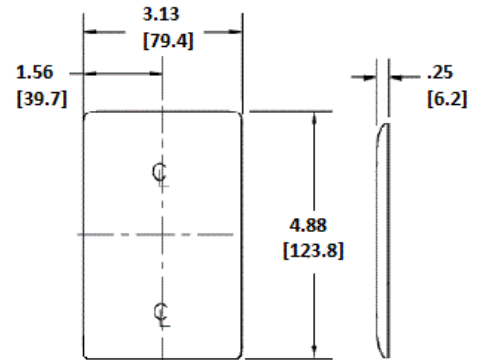

Wallplates
Decorator Wallplates

HUBBELL

Features

- Reinforcement ribs for extra strength
- Curved corners for improved aesthetics
- High-impact, self-extinguishing nylon material

Ordering Information

Description	Color	Catalog Number	UPC
1-Gang, Decorator, Mid-Size	Gray	NPJ26GY	

Listings

UL Listed
CSA Certified

Specifications

Material	Nylon
Plate Type	1-Gang
Plate Openings	Decorator
Mounting Screws	Steel painted, slotted head
Appearance	Smooth

Online Resources

Customer Use Drawing
eCatalog

Dimensions in Inches (mm)

Hubbell Wiring Device-Kellems • Hubbell Incorporated (Delaware) • 40 Waterview Drive • Shelton, CT 06484

Phone (800) 288-6000 • Fax (800) 255-1031 • Specifications subject to change without notice.