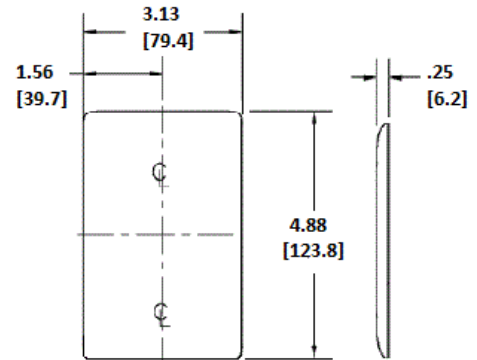

Wallplates
Decorator Wallplates

HUBBELL

Features

- Reinforcement ribs for extra strength
- Curved corners for improved aesthetics
- High-impact, self-extinguishing nylon material

Ordering Information

Description	Color	Catalog Number	UPC
1-Gang, Decorator, Mid-Size	Light Almond	NPJ26LA	

Listings

UL Listed
CSA Certified

Specifications

Material	Nylon
Plate Type	1-Gang
Plate Openings	Decorator
Mounting Screws	Steel painted, slotted head
Appearance	Smooth

Online Resources

[Customer Use Drawing](#)
[eCatalog](#)

Dimensions in Inches (mm)

Hubbell Wiring Device-Kellems • Hubbell Incorporated (Delaware) • 40 Waterview Drive • Shelton, CT 06484

Phone (800) 288-6000 • Fax (800) 255-1031 • Specifications subject to change without notice.