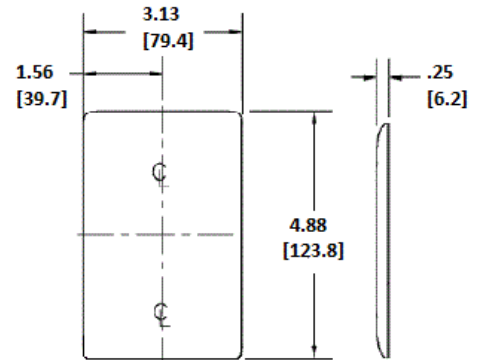

### Ordering Information

Description	Color	Catalog Number	UPC
1-Gang, Decorator, Mid-Size	Brown	NPJ26	

### Specifications

Material	Nylon
Plate Type	1-Gang
Plate Openings	Decorator
Mounting Screws	Steel painted, slotted head
Appearance	Smooth

### Online Resources

Customer Use Drawing  
eCatalog

Dimensions in Inches (mm)

Hubbell Wiring Device-Kellems • Hubbell Incorporated (Delaware) • 40 Waterview Drive • Shelton, CT 06484

Phone (800) 288-6000 • Fax (800) 255-1031 • Specifications subject to change without notice.