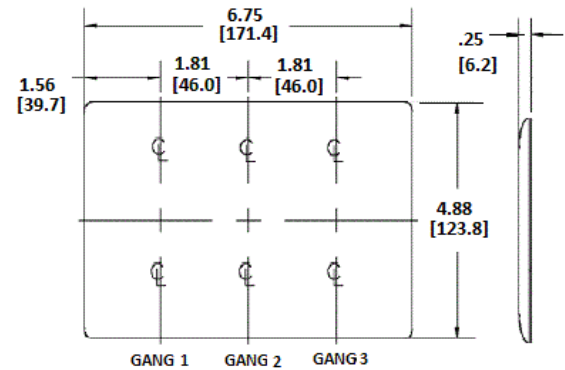

Wallplates Combination Wallplates, 3-Gang

HUBBELL

Features

- Reinforcement ribs for extra strength
- High-impact, self-extinguishing nylon material
- Captive screw feature holds mounting screw in place

Ordering Information

Description	Color	Catalog Number	UPC
3-Gang, 2-Toggle, 1-Duplex Opening	Ivory	NPJ28I	883778109645

Listings

UL Listed
CSA Certified

Specifications

Material	Nylon
Plate Type	3-Gang
Plate Openings	Toggle, Duplex
Mounting Screws	Steel painted, slotted head
Appearance	Smooth

Online Resources

[Customer Use Drawing](#)
[eCatalog](#)

Dimensions in Inches (mm)

Hubbell Wiring Device-Kellems • Hubbell Incorporated (Delaware) • 40 Waterview Drive • Shelton, CT 06484

Phone (800) 288-6000 • Fax (800) 255-1031 • Specifications subject to change without notice.