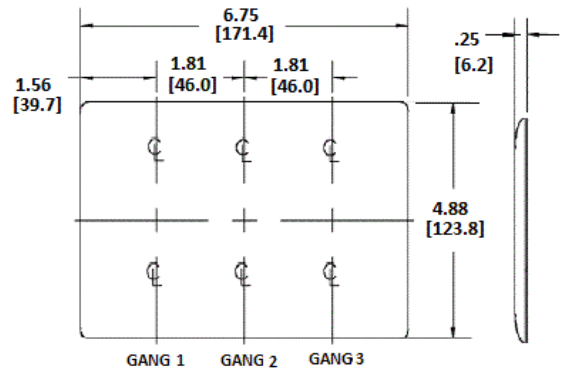

Wallplates
Combination Wallplates, 3-Gang

HUBBELL

Features

- Reinforcement ribs for extra strength
- High-impact, self-extinguishing nylon material
- Captive screw feature holds mounting screw in place

Ordering Information

Description	Color	Catalog Number	UPC
3-Gang, 2-Toggle, 1-Duplex Opening	Light Almond	NPJ28LA	883778118586

Listings

UL Listed
CSA Certified

Specifications

Material	Nylon
Plate Type	3-Gang
Plate Openings	Toggle, Duplex
Mounting Screws	Steel painted, slotted head
Appearance	Smooth

Online Resources

[Customer Use Drawing](#)
[eCatalog](#)

Dimensions in Inches (mm)

Hubbell Wiring Device-Kellems • Hubbell Incorporated (Delaware) • 40 Waterview Drive • Shelton, CT 06484

Phone (800) 288-6000 • Fax (800) 255-1031 • Specifications subject to change without notice.