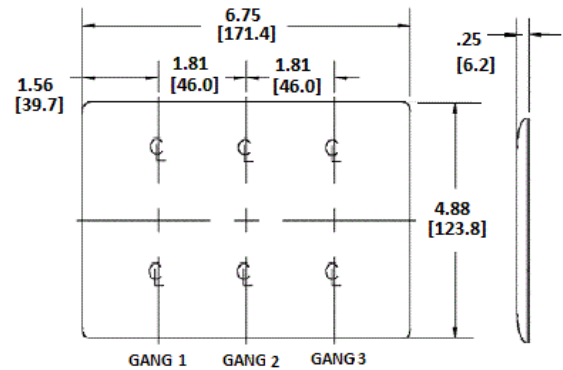

Wallplates
Combination Wallplates, 3-Gang

HUBBELL

Features

- Reinforcement ribs for extra strength
- High-impact, self-extinguishing nylon material
- Captive screw feature holds mounting screw in place

Ordering Information

Description	Color	Catalog Number	UPC
3-Gang, 2-Toggle, 1-Duplex Opening	White	NPJ28W	883778109652

Listings

UL Listed
CSA Certified

Specifications

Material	Nylon
Plate Type	3-Gang
Plate Openings	Toggle, Duplex
Mounting Screws	Steel painted, slotted head
Appearance	Smooth

Online Resources

[Customer Use Drawing](#)
[eCatalog](#)

Dimensions in Inches (mm)

Hubbell Wiring Device-Kellems • Hubbell Incorporated (Delaware) • 40 Waterview Drive • Shelton, CT 06484

Phone (800) 288-6000 • Fax (800) 255-1031 • Specifications subject to change without notice.