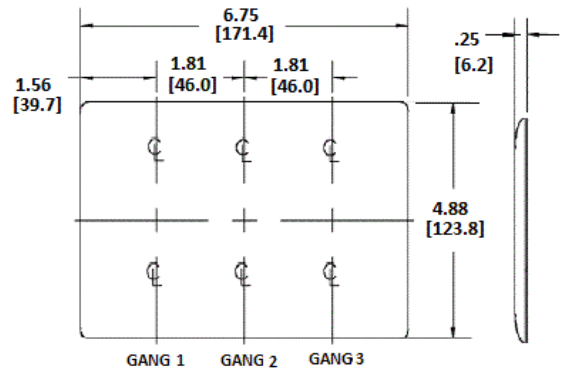

Wallplates Combination Wallplates, 3-Gang

HUBBELL

Features

- Reinforcement ribs for extra strength
- High-impact, self-extinguishing nylon material
- Captive screw feature holds mounting screw in place

Ordering Information

Description	Color	Catalog Number	UPC
3-Gang, 2-Toggle, 1-Duplex Opening	Brown	NPJ28	883778109638

Listings

UL Listed
CSA Certified

Specifications

Material	Nylon
Plate Type	3-Gang
Plate Openings	Toggle, Duplex
Mounting Screws	Steel painted, slotted head
Appearance	Smooth

Online Resources

Customer Use Drawing
eCatalog

Dimensions in Inches (mm)

Hubbell Wiring Device-Kellems • Hubbell Incorporated (Delaware) • 40 Waterview Drive • Shelton, CT 06484

Phone (800) 288-6000 • Fax (800) 255-1031 • Specifications subject to change without notice.