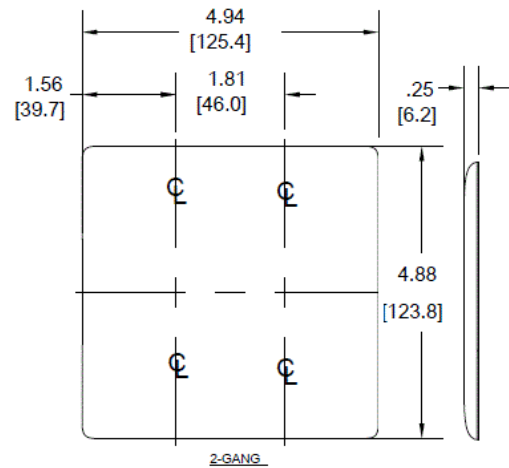

Ordering Information

Description	Color	Catalog Number	UPC
2-Gang, 2-Toggle Openings, Mid-Size	Black	NPJ2BK	883778106019

Listings

UL Listed
CSA Certified

Specifications

Plate Material	Nylon
Plate Type	1-Gang
Plate Openings	Toggle switch
Mounting Screws	Steel painted, slotted head
Appearance	Smooth

Accessories

Screws
Adapters

Online Resources

Customer Use Drawing
eCatalog

Dimensions in Inches (mm)

Hubbell Wiring Device-Kellems • Hubbell Incorporated (Delaware) • 40 Waterview Drive • Shelton, CT 06484