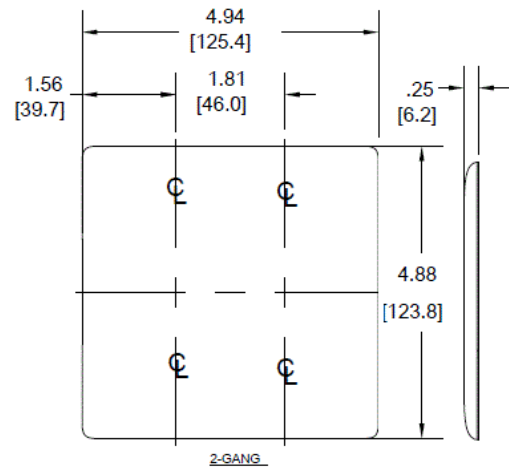

Ordering Information

Description	Color	Catalog Number	UPC
2-Gang, 2-Toggle Openings, Mid-Size	Gray	NPJ2GY	883778106002

Listings

UL Listed
CSA Certified

Specifications

Plate Material	Nylon
Plate Type	2-Gang
Plate Openings	Toggle switch
Mounting Screws	Steel painted, slotted head
Appearance	Smooth

Accessories

Screws
Adapters

Online Resources

Customer Use Drawing
eCatalog

Dimensions in Inches (mm)

Hubbell Wiring Device-Kellems • Hubbell Incorporated (Delaware) • 40 Waterview Drive • Shelton, CT 06484