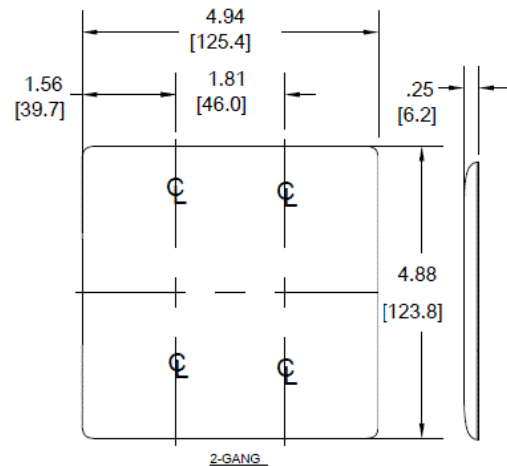

### Ordering Information

Description	Color	Catalog Number	UPC
2-Gang, 2-Toggle Openings, Mid-Size	Ivory	NPJ2I	883778105982

### Specifications

Plate Material	Nylon
Plate Type	2-Gang
Plate Openings	Toggle switch
Mounting Screws	Steel painted, slotted head
Appearance	Smooth