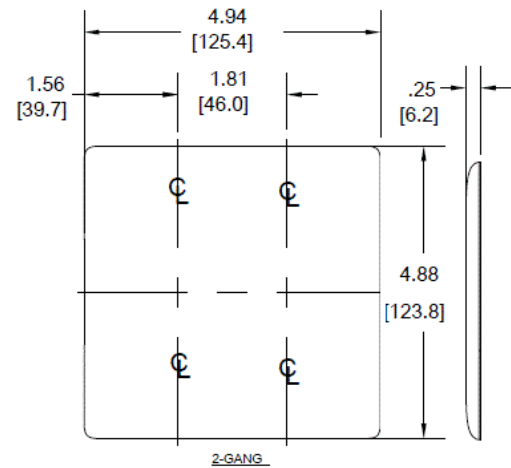

### Ordering Information

Description	Color	Catalog Number	UPC
2-Gang, 2-Toggle Openings, Mid-Size	Light Almond	<b>NPJ2LA</b>	883778118302

### Specifications

Plate Material	Nylon
Plate Type	2-Gang
Plate Openings	Toggle switch
Mounting Screws	Steel painted, slotted head
Appearance	Smooth