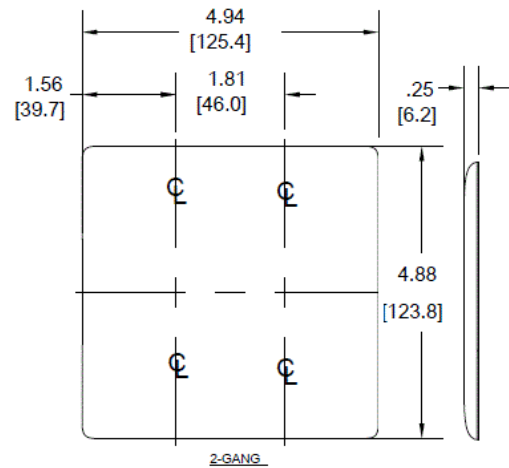

Ordering Information

Description	Color	Catalog Number	UPC
2-Gang, 2-Toggle Openings, Mid-Size	White	NPJ2W	883778105999

Listings

UL Listed
CSA Certified

Specifications

Plate Material	Nylon
Plate Type	2-Gang
Plate Openings	Toggle switch
Mounting Screws	Steel painted, slotted head
Appearance	Smooth

Accessories

Screws
Adapters

Online Resources

Customer Use Drawing
eCatalog

Dimensions in Inches (mm)

Hubbell Wiring Device-Kellems • Hubbell Incorporated (Delaware) • 40 Waterview Drive • Shelton, CT 06484