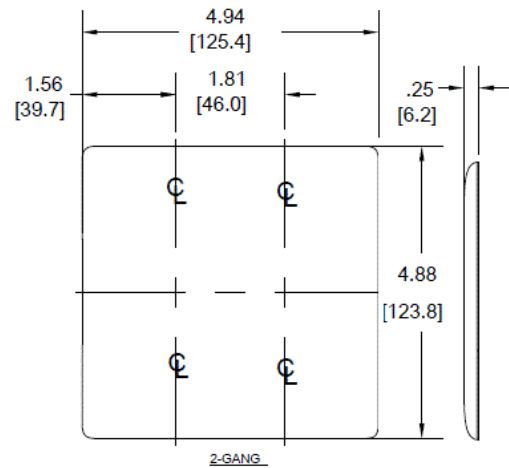

### Ordering Information

Description	Color	Catalog Number	UPC
2-Gang, 2-Toggle Openings, Mid-Size	Brown	NPJ2	883778105975

### Specifications

Plate Material	Nylon
Plate Type	2-Gang
Plate Openings	Toggle switch
Mounting Screws	Steel painted, slotted head
Appearance	Smooth