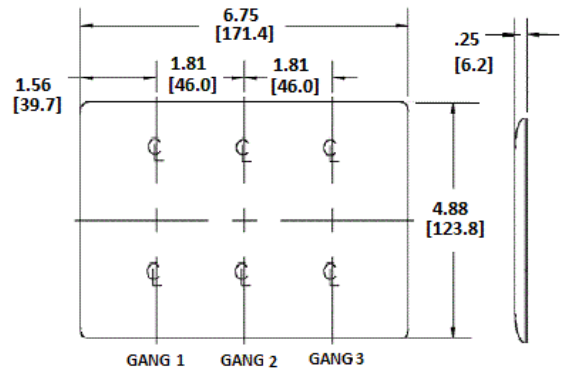

Ordering Information

Description	Color	Catalog Number	UPC
3-Gang, 3-Toggle Openings, Mid-Size	Almond	NPJ3AL	883778106101

Listings

UL Listed
CSA Certified

Specifications

Plate Material	Nylon
Plate Type	3-Gang
Plate Openings	Toggle switch
Mounting Screws	Steel painted, slotted head
Appearance	Smooth

Accessories

Screws
Adapters

Online Resources

Customer Use Drawing
eCatalog

Dimensions in Inches (mm)

Hubbell Wiring Device-Kellems • Hubbell Incorporated (Delaware) • 40 Waterview Drive • Shelton, CT 06484