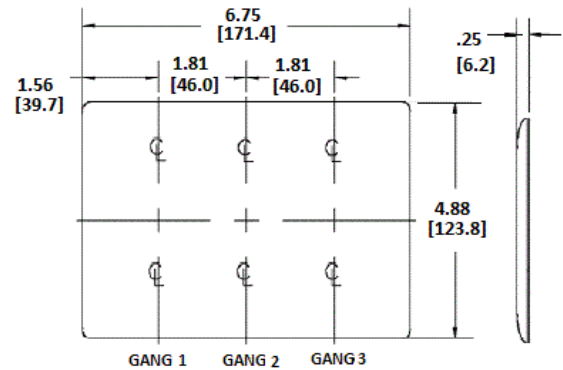

Ordering Information

Description	Color	Catalog Number	UPC
3-Gang, 3-Toggle Openings, Mid-Size	Black	NPJ3BK	883778106095

Listings

UL Listed
CSA Certified

Specifications

Plate Material	Nylon
Plate Type	3-Gang
Plate Openings	Toggle switch
Mounting Screws	Steel painted, slotted head
Appearance	Smooth

Accessories

Screws
Adapters

Online Resources

Customer Use Drawing
eCatalog

Dimensions in Inches (mm)

Hubbell Wiring Device-Kellems • Hubbell Incorporated (Delaware) • 40 Waterview Drive • Shelton, CT 06484