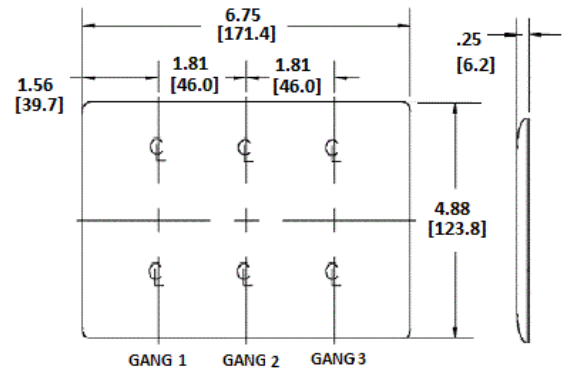

Ordering Information

Description	Color	Catalog Number	UPC
3-Gang, 3-Toggle Openings, Mid-Size	Gray	NPJ3GY	883778106088

Listings

UL Listed
CSA Certified

Specifications

Plate Material	Nylon
Plate Type	3-Gang
Plate Openings	Toggle switch
Mounting Screws	Steel painted, slotted head
Appearance	Smooth

Accessories

Screws
Adapters

Online Resources

Customer Use Drawing
eCatalog

Dimensions in Inches (mm)

Hubbell Wiring Device-Kellems • Hubbell Incorporated (Delaware) • 40 Waterview Drive • Shelton, CT 06484