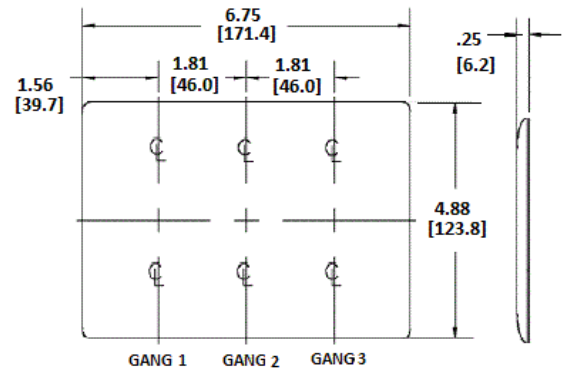

Ordering Information

Description	Color	Catalog Number	UPC
3-Gang, 3-Toggle Openings, Mid-Size	Ivory	NPJ3I	883778106064

Listings

UL Listed
CSA Certified

Specifications

Plate Material	Nylon
Plate Type	3-Gang
Plate Openings	Toggle switch
Mounting Screws	Steel painted, slotted head
Appearance	Smooth

Accessories

Screws
Adapters

Online Resources

Customer Use Drawing
eCatalog

Dimensions in Inches (mm)

Hubbell Wiring Device-Kellems • Hubbell Incorporated (Delaware) • 40 Waterview Drive • Shelton, CT 06484