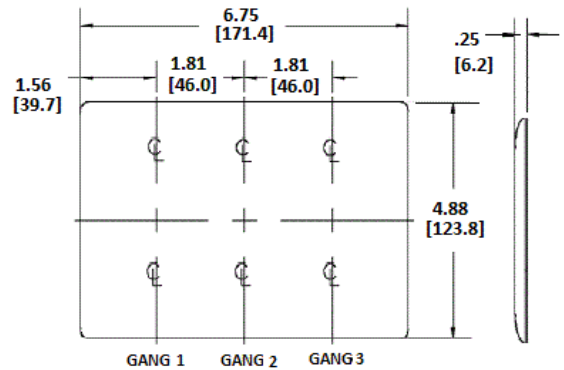

Ordering Information

Description	Color	Catalog Number	UPC
3-Gang, 3-Toggle Openings, Mid-Size	Office White	NPJ3OW	883778106125

Listings

UL Listed
CSA Certified

Specifications

Plate Material	Nylon
Plate Type	3-Gang
Plate Openings	Toggle switch
Mounting Screws	Steel painted, slotted head
Appearance	Smooth

Accessories

Screws
Adapters

Online Resources

Customer Use Drawing
eCatalog

Dimensions in Inches (mm)

Hubbell Wiring Device-Kellems • Hubbell Incorporated (Delaware) • 40 Waterview Drive • Shelton, CT 06484