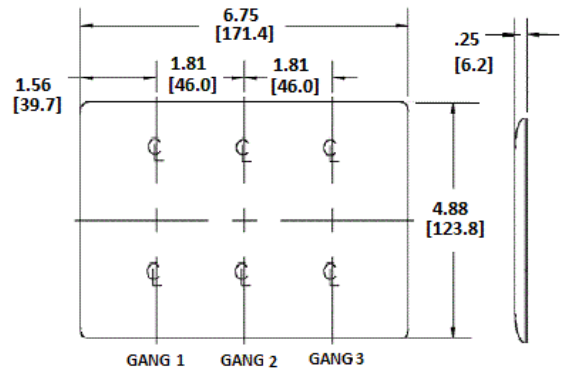

Ordering Information

Description	Color	Catalog Number	UPC
3-Gang, 3-Toggle Openings, Mid-Size	White	NPJ3W	883778106071

Listings

UL Listed
CSA Certified

Specifications

Plate Material	Nylon
Plate Type	3-Gang
Plate Openings	Toggle switch
Mounting Screws	Steel painted, slotted head
Appearance	Smooth

Accessories

Screws
Adapters

Online Resources

Customer Use Drawing
eCatalog

Dimensions in Inches (mm)

Hubbell Wiring Device-Kellems • Hubbell Incorporated (Delaware) • 40 Waterview Drive • Shelton, CT 06484