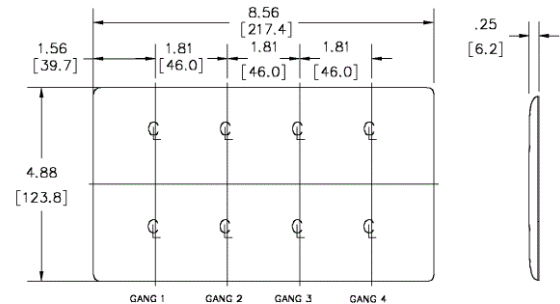

Ordering Information

Description	Color	Catalog Number	UPC
4-Gang, 4-Toggle Openings, Mid-Size	Black	NPJ4BK	883778106170

Listings

UL Listed
CSA Certified

Specifications

Plate Material	Nylon
Plate Type	4-Gang
Plate Openings	Toggle switch
Mounting Screws	Steel painted, slotted head
Appearance	Smooth

Accessories

Screws
Adapters

Online Resources

Customer Use Drawing
eCatalog

Dimensions in Inches (mm)

Hubbell Wiring Device-Kellems • Hubbell Incorporated (Delaware) • 40 Waterview Drive • Shelton, CT 06484