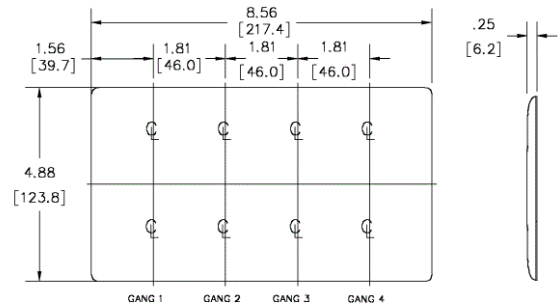

### Ordering Information

Description	Color	Catalog Number	UPC
4-Gang, 4-Toggle Openings, Mid-Size	Gray	<b>NPJ4GY</b>	883778106163

### Specifications

Plate Material	Nylon
Plate Type	4-Gang
Plate Openings	Toggle switch
Mounting Screws	Steel painted, slotted head
Appearance	Smooth