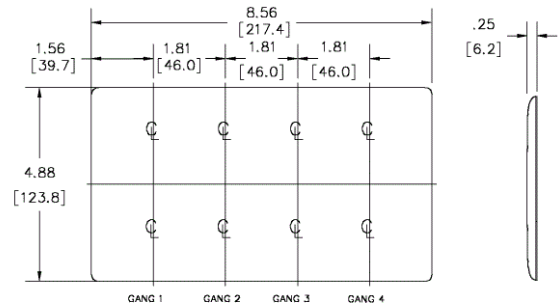

### Ordering Information

Description	Color	Catalog Number	UPC
4-Gang, 4-Toggle Openings, Mid-Size	Ivory	NPJ4I	883778106149

### Specifications

Plate Material	Nylon
Plate Type	4-Gang
Plate Openings	Toggle switch
Mounting Screws	Steel painted, slotted head
Appearance	Smooth