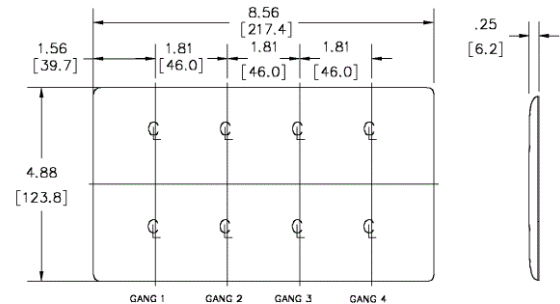

Ordering Information

Description	Color	Catalog Number	UPC
4-Gang, 4-Toggle Openings, Mid-Size	Office White	NPJ4OW	883778106200

Listings

UL Listed
CSA Certified

Specifications

Plate Material	Nylon
Plate Type	4-Gang
Plate Openings	Toggle switch
Mounting Screws	Steel painted, slotted head
Appearance	Smooth

Accessories

Screws
Adapters

Online Resources

Customer Use Drawing
eCatalog

Dimensions in Inches (mm)

Hubbell Wiring Device-Kellems • Hubbell Incorporated (Delaware) • 40 Waterview Drive • Shelton, CT 06484