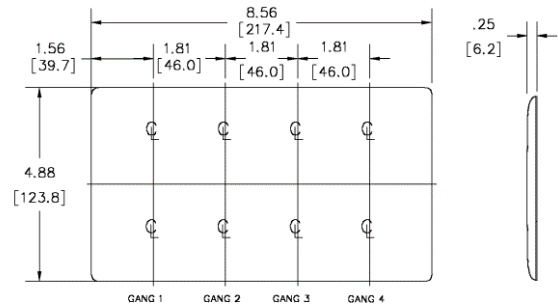

Ordering Information

Description	Color	Catalog Number	UPC
4-Gang, 4-Toggle Openings, Mid-Size	White	NPJ4W	883778106156

Listings

UL Listed
CSA Certified

Specifications

Plate Material	Nylon
Plate Type	4-Gang
Plate Openings	Toggle switch
Mounting Screws	Steel painted, slotted head
Appearance	Smooth

Accessories

Screws
Adapters

Online Resources

Customer Use Drawing
eCatalog

Dimensions in Inches (mm)

Hubbell Wiring Device-Kellems • Hubbell Incorporated (Delaware) • 40 Waterview Drive • Shelton, CT 06484