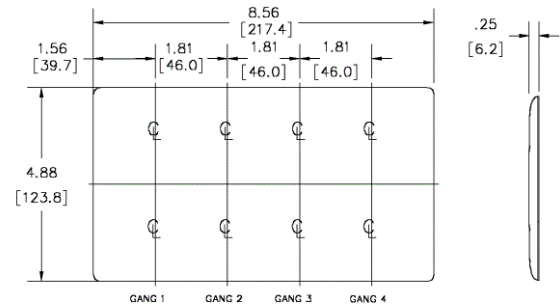

Ordering Information

Description	Color	Catalog Number	UPC
4-Gang, 4-Toggle Openings, Mid-Size	Brown	NPJ4	883778106132

Listings

UL Listed
CSA Certified

Specifications

Plate Material	Nylon
Plate Type	4-Gang
Plate Openings	Toggle switch
Mounting Screws	Steel painted, slotted head
Appearance	Smooth

Accessories

Screws
Adapters

Online Resources

Customer Use Drawing
eCatalog

Dimensions in Inches (mm)

Hubbell Wiring Device-Kellems • Hubbell Incorporated (Delaware) • 40 Waterview Drive • Shelton, CT 06484