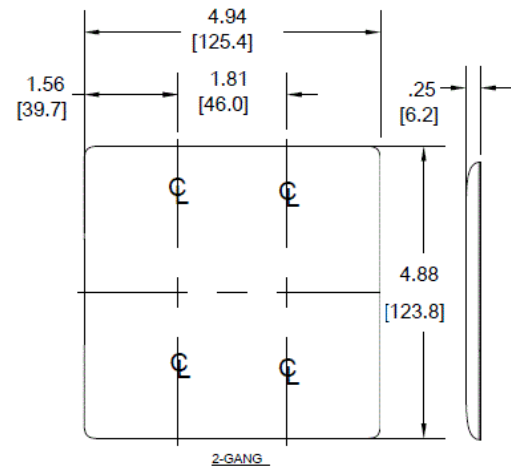

Wallplates Single Receptacle Wallplates

HUBBELL

Features

- Reinforcement ribs for extra strength
- High-impact, self-extinguishing nylon material
- Captive screw feature holds mounting screw in place
- 1-Single 2.16 in. (54.9) Diameter Opening

Ordering Information

Description	Color	Catalog Number	UPC
2-Gang, Mid-Size, 1-Single Receptacle Opening, 216" (54.9) Dia. Hole	Black	NPJ703BK	883778108082

Listings

UL Listed
CSA Certified

Specifications

Plate Material	Nylon
Thickness	.06 in. (1.5)
Mounting Screw	Steel
Hole Diameter	2.16 in. (54.9)
Size	2-Gang
Height	4.88" (124.0)

Online Resources

Customer Use Drawing
eCatalog

Dimensions in Inches (mm)

Hubbell Wiring Device-Kellems • Hubbell Incorporated (Delaware) • 40 Waterview Drive • Shelton, CT 06484

Phone (800) 288-6000 • Fax (800) 255-1031 • Specifications subject to change without notice.