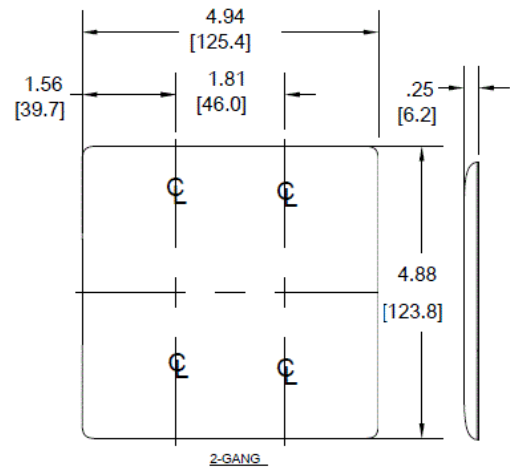

### Features

- Reinforcement ribs for extra strength
- High-impact, self-extinguishing nylon material
- Captive screw feature holds mounting screw in place
- 1-Single 2.16 in. (54.9) Diameter Opening

### Ordering Information

Description	Color	Catalog Number	UPC
2-Gang, Mid-Size, 1-Single Receptacle Opening, 216" (54.9) Dia. Hole	Gray	NPJ703GY	883778108075

### Specifications

Plate Material	Nylon
Thickness	.06 in. (1.5)
Mounting Screw	Steel
Hole Diameter	2.16 in. (54.9)
Size	2-Gang
Height	4.88" (124.0)

### Online Resources

Customer Use Drawing  
eCatalog

Dimensions in Inches (mm)

Hubbell Wiring Device-Kellems • Hubbell Incorporated (Delaware) • 40 Waterview Drive • Shelton, CT 06484

Phone (800) 288-6000 • Fax (800) 255-1031 • Specifications subject to change without notice.