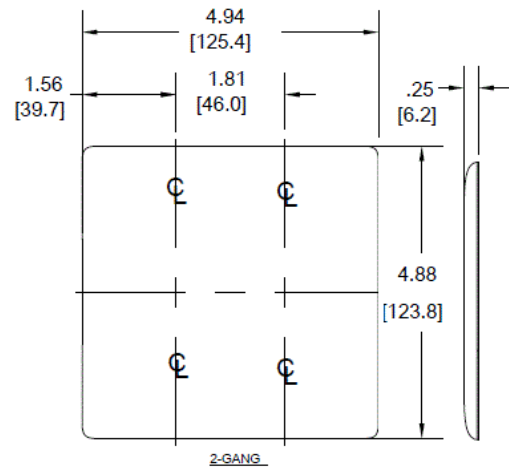

### Features

- Reinforcement ribs for extra strength
- High-impact, self-extinguishing nylon material
- Captive screw feature holds mounting screw in place
- 1-Single 2.16 in. (54.9) Diameter Opening

### Ordering Information

Description	Color	Catalog Number	UPC
2-Gang, Mid-Size, 1-Single Receptacle Opening, 216" (54.9) Dia. Hole	Ivory	NPJ7031	883778108068

### Specifications

Plate Material	Nylon
Thickness	.06 in. (1.5)
Mounting Screw	Steel
Hole Diameter	2.16 in. (54.9)
Size	1-Gang
Height	4.88" (124.0)

### Online Resources

Customer Use Drawing  
eCatalog

Dimensions in Inches (mm)

Hubbell Wiring Device-Kellems • Hubbell Incorporated (Delaware) • 40 Waterview Drive • Shelton, CT 06484

Phone (800) 288-6000 • Fax (800) 255-1031 • Specifications subject to change without notice.