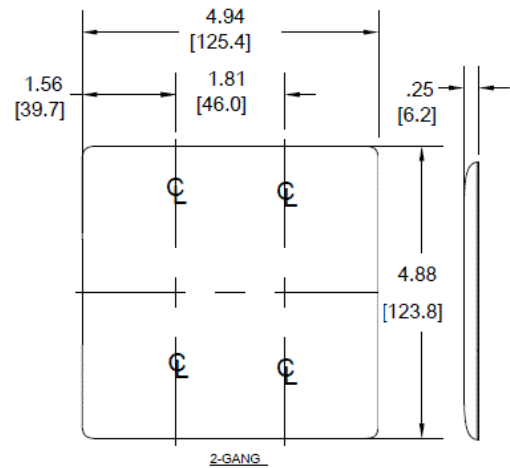

Wallplates Single Receptacle Wallplates

HUBBELL

Features

- Reinforcement ribs for extra strength
- High-impact, self-extinguishing nylon material
- Captive screw feature holds mounting screw in place
- 1-Single 2.16 in. (54.9) Diameter Opening

Ordering Information

Description	Color	Catalog Number	UPC
2-Gang, Mid-Size, 1-Single Receptacle Opening, 216" (54.9) Dia. Hole	White	NPJ703W	883778108099

Listings

UL Listed
CSA Certified

Specifications

Plate Material	Nylon
Thickness	.06 in. (1.5)
Mounting Screw	Steel
Hole Diameter	2.16 in. (54.9)
Size	1-Gang
Height	4.88" (124.0)

Online Resources

Customer Use Drawing
eCatalog

Dimensions in Inches (mm)

Hubbell Wiring Device-Kellems • Hubbell Incorporated (Delaware) • 40 Waterview Drive • Shelton, CT 06484

Phone (800) 288-6000 • Fax (800) 255-1031 • Specifications subject to change without notice.