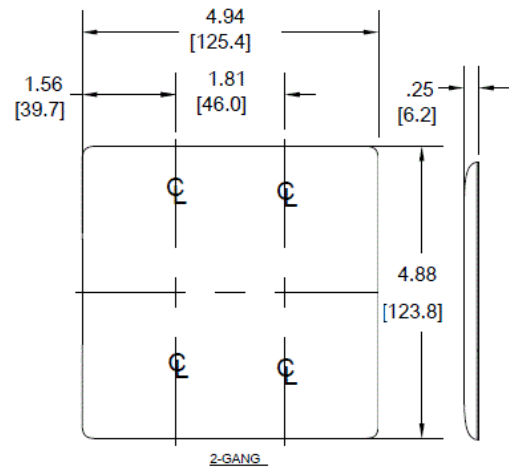

### Features

- Reinforcement ribs for extra strength
- High-impact, self-extinguishing nylon material
- Captive screw feature holds mounting screw in place
- 1-Single 2.16 in. (54.9) Diameter Opening

### Ordering Information

Description	Color	Catalog Number	UPC
2-Gang, Mid-Size, 1-Single Receptacle Opening, 216" (54.9) Dia. Hole	Brown	NPJ703	883778108051

### Specifications

Plate Material	Nylon
Thickness	.06 in. (1.5)
Mounting Screw	Steel
Hole Diameter	2.16 in. (54.9)
Size	2-Gang
Height	4.88" (124.0)

### Online Resources

Customer Use Drawing  
eCatalog

Dimensions in Inches (mm)

Hubbell Wiring Device-Kellems • Hubbell Incorporated (Delaware) • 40 Waterview Drive • Shelton, CT 06484

Phone (800) 288-6000 • Fax (800) 255-1031 • Specifications subject to change without notice.