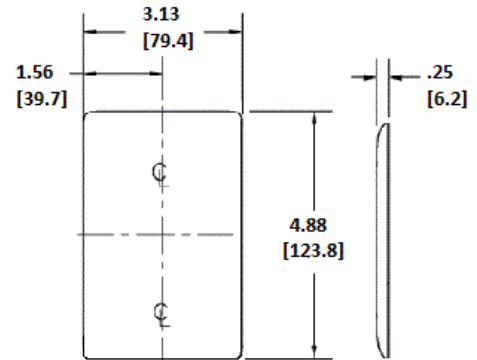

Wallplates Single Receptacle Wallplates

HUBBELL

Features

- Reinforcement ribs for extra strength
- High-impact, self-extinguishing nylon material
- Captive screw feature holds mounting screw in place
- 1-Single 2.16 in. (54.9) Diameter Opening

Ordering Information

Description	Color	Catalog Number	UPC
1-Gang, Mid-Size, 1-Single Receptacle Opening, 2.16" (54.9) Dia. Hole	White	NPJ724W	883778108013

Listings

UL Listed
CSA Certified

Specifications

Plate Material	Nylon
Thickness	.06 in. (1.5)
Mounting Screw	Steel
Hole Diameter	2.16 in. (54.9)
Size	1-Gang
Height	4.88" (124.0)

Online Resources

Customer Use Drawing
eCatalog

Dimensions in Inches (mm)

Hubbell Wiring Device-Kellems • Hubbell Incorporated (Delaware) • 40 Waterview Drive • Shelton, CT 06484

Phone (800) 288-6000 • Fax (800) 255-1031 • Specifications subject to change without notice.