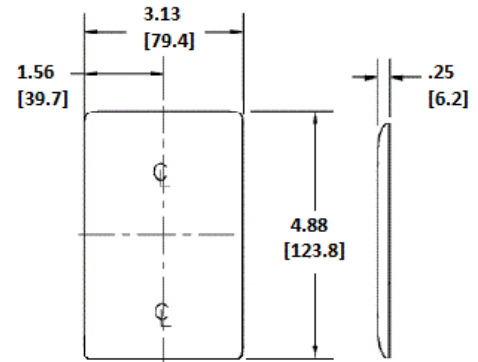

### Features

- Reinforcement ribs for extra strength
- Captive screw feature holds mounting screw in place
- High-impact, self-extinguishing nylon material
- 1-Single 1.40 in. (35.6) Diameter Opening

### Ordering Information

Description	Color	Catalog Number	UPC
1-Gang, Mid-Size, 1-Single Receptacle Opening, 1.40" (35.6) Dia. Hole	Black	NPJ7BK	883778107856

### Specifications

Plate Material	Nylon
Plate Type	1-Gang
Plate Openings	Single Receptacle
Mounting Screws	Steel painted, slotted head
Appearance	Smooth

### Online Resources

Customer Use Drawing  
eCatalog

Dimensions in Inches (mm)

Hubbell Wiring Device-Kellems • Hubbell Incorporated (Delaware) • 40 Waterview Drive • Shelton, CT 06484

Phone (800) 288-6000 • Fax (800) 255-1031 • Specifications subject to change without notice.