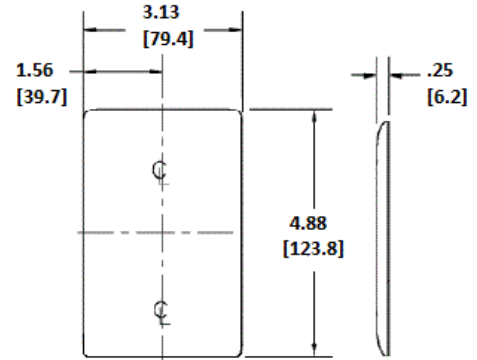

Wallplates Single Receptacle Wallplates

HUBBELL

Features

- Reinforcement ribs for extra strength
- Captive screw feature holds mounting screw in place
- High-impact, self-extinguishing nylon material
- 1-Single 1.40 in. (35.6) Diameter Opening

Ordering Information

Description	Color	Catalog Number	UPC
1-Gang, Mid-Size, 1-Single Receptacle Opening, 1.40" (35.6) Dia. Hole	Gray	NPJ7GY	883778107849

Listings

UL Listed
CSA Certified

Specifications

Plate Material	Nylon
Plate Type	1-Gang
Plate Openings	Single Receptacle
Mounting Screws	Steel painted, slotted head
Appearance	Smooth

Online Resources

Customer Use Drawing
eCatalog

Dimensions in Inches (mm)

Hubbell Wiring Device-Kellems • Hubbell Incorporated (Delaware) • 40 Waterview Drive • Shelton, CT 06484

Phone (800) 288-6000 • Fax (800) 255-1031 • Specifications subject to change without notice.