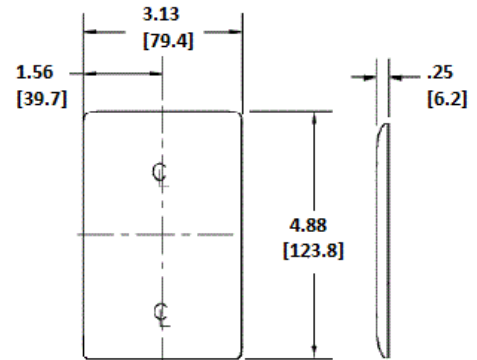

Wallplates Single Receptacle Wallplates

HUBBELL

Features

- Reinforcement ribs for extra strength
- Captive screw feature holds mounting screw in place
- High-impact, self-extinguishing nylon material
- 1-Single 1.40 in. (35.6) Diameter Opening

Ordering Information

Description	Color	Catalog Number	UPC
1-Gang, Mid-Size, 1-Single Receptacle Opening, 1.40" (35.6) Dia. Hole	Ivory	NPJ71	883778107825

Listings

UL Listed
CSA Certified

Specifications

Plate Material	Nylon
Plate Type	1-Gang
Plate Openings	Single Receptacle
Mounting Screws	Steel painted, slotted head
Appearance	Smooth

Online Resources

Customer Use Drawing
eCatalog

Dimensions in Inches (mm)

Hubbell Wiring Device-Kellems • Hubbell Incorporated (Delaware) • 40 Waterview Drive • Shelton, CT 06484

Phone (800) 288-6000 • Fax (800) 255-1031 • Specifications subject to change without notice.