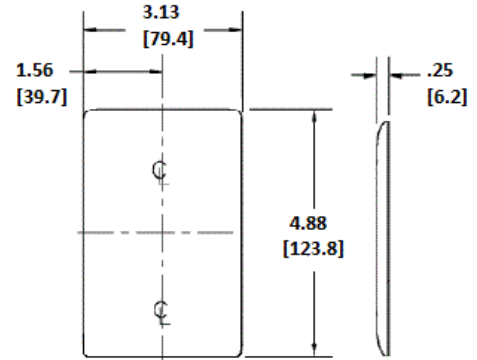

### Features

- Reinforcement ribs for extra strength
- Captive screw feature holds mounting screw in place
- High-impact, self-extinguishing nylon material
- 1-Single 1.40 in. (35.6) Diameter Opening

### Ordering Information

Description	Color	Catalog Number	UPC
1-Gang, Mid-Size, 1-Single Receptacle Opening, 1.40" (35.6) Dia. Hole	Light Almond	NPJ7LA	883778118401

### Specifications

Plate Material	Nylon
Plate Type	1-Gang
Plate Openings	Single Receptacle
Mounting Screws	Steel painted, slotted head
Appearance	Smooth

### Online Resources

Customer Use Drawing  
eCatalog

Dimensions in Inches (mm)

Hubbell Wiring Device-Kellems • Hubbell Incorporated (Delaware) • 40 Waterview Drive • Shelton, CT 06484

Phone (800) 288-6000 • Fax (800) 255-1031 • Specifications subject to change without notice.