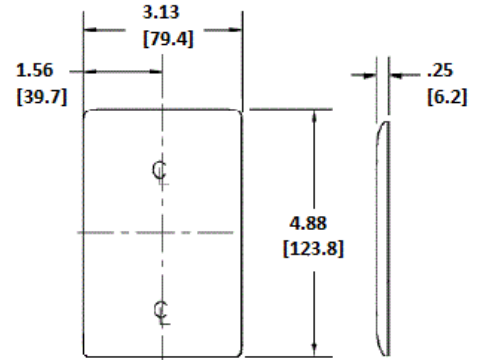

Wallplates Single Receptacle Wallplates

HUBBELL

Features

- Reinforcement ribs for extra strength
- Captive screw feature holds mounting screw in place
- High-impact, self-extinguishing nylon material
- 1-Single 1.40 in. (35.6) Diameter Opening

Ordering Information

Description	Color	Catalog Number	UPC
1-Gang, Mid-Size, 1-Single Receptacle Opening, 1.40" (35.6) Dia. Hole	Office White	NPJ7OW	883778107887

Listings

UL Listed
CSA Certified

Specifications

Plate Material	Nylon
Plate Type	1-Gang
Plate Openings	Single Receptacle
Mounting Screws	Steel painted, slotted head
Appearance	Smooth

Online Resources

Customer Use Drawing
eCatalog

Dimensions in Inches (mm)