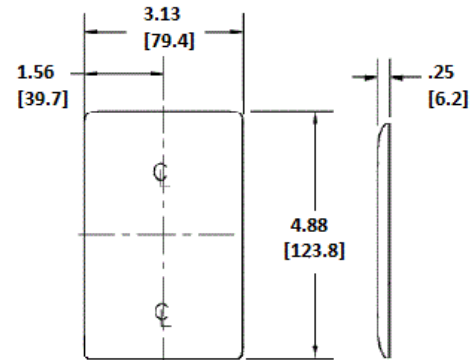

Wallplates Single Receptacle Wallplates

HUBBELL

Features

- Reinforcement ribs for extra strength
- Captive screw feature holds mounting screw in place
- High-impact, self-extinguishing nylon material
- 1-Single 1.40 in. (35.6) Diameter Opening

Ordering Information

Description	Color	Catalog Number	UPC
1-Gang, Mid-Size, 1-Single Receptacle Opening, 1.40" (35.6) Dia. Hole	Red	NPJ7R	883778107870

Listings

UL Listed
CSA Certified

Specifications

Plate Material	Nylon
Plate Type	1-Gang
Plate Openings	Single Receptacle
Mounting Screws	Steel painted, slotted head
Appearance	Smooth

Online Resources

Customer Use Drawing
eCatalog

Dimensions in Inches (mm)

Hubbell Wiring Device-Kellems • Hubbell Incorporated (Delaware) • 40 Waterview Drive • Shelton, CT 06484

Phone (800) 288-6000 • Fax (800) 255-1031 • Specifications subject to change without notice.