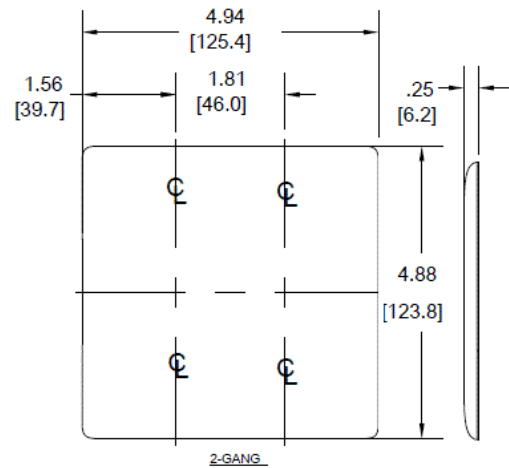

Wallplates Duplex Receptacle Wallplates

HUBBELL

Features

- Reinforcement ribs for extra strength
- Captive screw feature holds mounting screw in place
- High-impact, self-extinguishing nylon material

Ordering Information

Description	Color	Catalog No.	UPC
2-Gang, 2-Duplex Openings, Mid-Size	Black	NPJ82BK	883778106491

Listings

UL Listed
CSA Certified

Specifications

Plate Material	Nylon
Plate Type	2-Gang
Plate Openings	Duplex Receptacle
Mounting Screws	Steel painted, slotted head
Appearance	Smooth