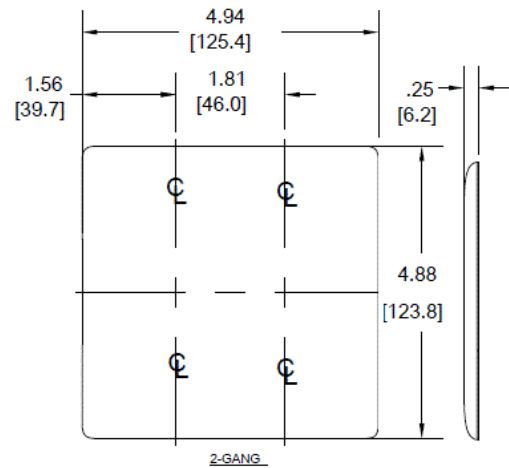

Wallplates Duplex Receptacle Wallplates

HUBBELL

Features

- Reinforcement ribs for extra strength
- Captive screw feature holds mounting screw in place
- High-impact, self-extinguishing nylon material

Ordering Information

Description	Color	Catalog No.	UPC
2-Gang, 2-Duplex Openings, Mid-Size	Gray	NPJ82GY	883778106484

Listings

UL Listed
CSA Certified

Specifications

Plate Material	Nylon
Plate Type	2-Gang
Plate Openings	Duplex Receptacle
Mounting Screws	Steel painted, slotted head
Appearance	Smooth