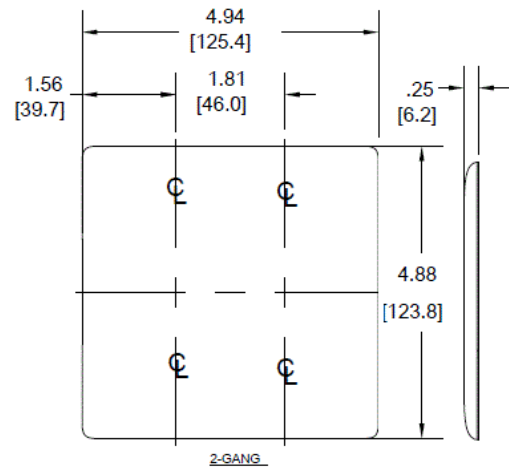

Wallplates Duplex Receptacle Wallplates

HUBBELL

Features

- Reinforcement ribs for extra strength
- Captive screw feature holds mounting screw in place
- High-impact, self-extinguishing nylon material

Ordering Information

Description	Color	Catalog No.	UPC
2-Gang, 2-Duplex Openings, Mid-Size	Light Almond	NPJ82LA	883778118388

Listings

UL Listed
CSA Certified

Specifications

Plate Material	Nylon
Plate Type	2-Gang
Plate Openings	Duplex Receptacle
Mounting Screws	Steel painted, slotted head
Appearance	Smooth