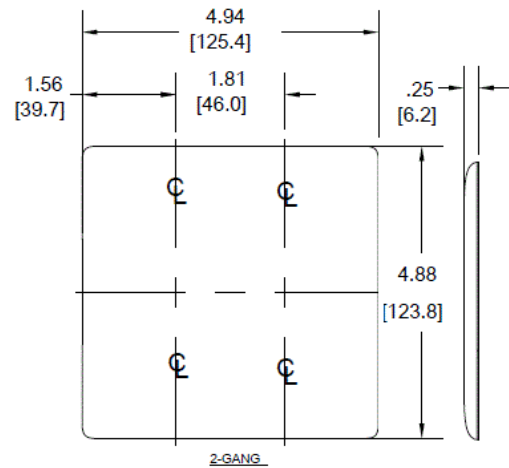

Wallplates Duplex Receptacle Wallplates

HUBBELL

Features

- Reinforcement ribs for extra strength
- Captive screw feature holds mounting screw in place
- High-impact, self-extinguishing nylon material

Ordering Information

Description	Color	Catalog Number	UPC
2-Gang, 2-Duplex Openings, Mid-Size	Red	NPJ82R	883778106514

Listings

UL Listed
CSA Certified

Specifications

Plate Material	Nylon
Plate Type	2-Gang
Plate Openings	Duplex Receptacle
Mounting Screws	Steel painted, slotted head
Appearance	Smooth

Online Resources

Customer Use Drawing
eCatalog

Dimensions in Inches (mm)

Hubbell Wiring Device-Kellems • Hubbell Incorporated (Delaware) • 40 Waterview Drive • Shelton, CT 06484

Phone (800) 288-6000 • Fax (800) 255-1031 • Specifications subject to change without notice.