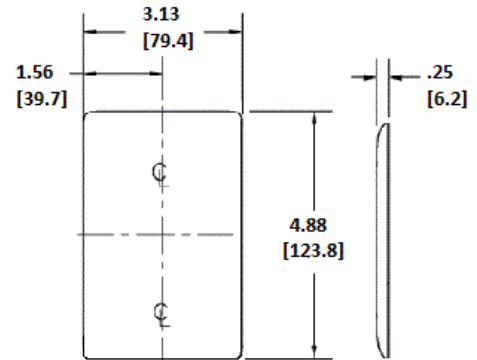

### Ordering Information

Description	Color	Catalog No.	UPC
1-Gang, Duplex Opening, Mid-Size	Almond	NPJ8AL	883778106422

### Specifications

Plate Material	Nylon
Plate Type	1-Gang
Plate Openings	Duplex Receptacle
Mounting Screws	Steel painted, slotted head
Appearance	Smooth