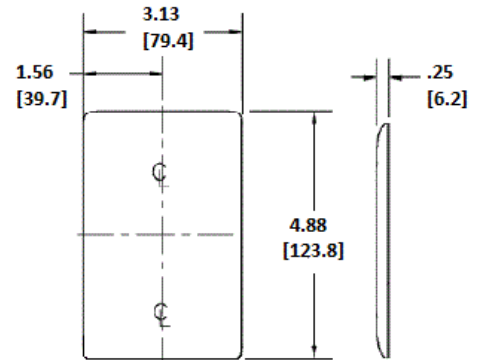

Description	Color	Catalog No.	UPC
1-Gang, Duplex Opening, Mid-Size	Black	NPJ8BK	883778106415

Listings

UL Listed
CSA Certified

Specifications

Plate Material	Nylon
Plate Type	1-Gang
Plate Openings	Duplex Receptacle
Mounting Screws	Steel painted, slotted head
Appearance	Smooth