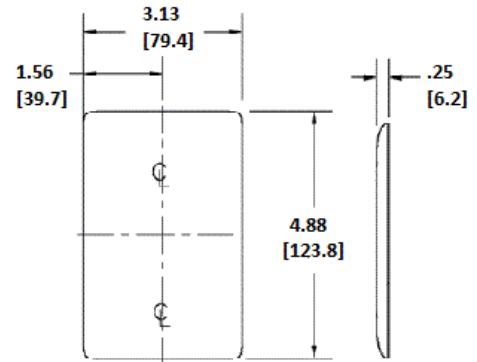

Wallplates Duplex Receptacle Wallplates

HUBBELL

Features

- Reinforcement ribs for extra strength
- Captive screw feature holds mounting screw in place
- High-impact, self-extinguishing nylon material

Ordering Information

Description	Color	Catalog Number	UPC
1-Gang, Duplex Opening, Mid-Size	Blue	NPJ8BL	883778304316

Listings

UL Listed
CSA Certified

Specifications

Plate Material	Nylon
Plate Type	1-Gang
Plate Openings	Duplex Receptacle
Mounting Screws	Steel painted, slotted head
Appearance	Smooth

Online Resources

Customer Use Drawing
eCatalog

Dimensions in Inches (mm)

Hubbell Wiring Device-Kellems • Hubbell Incorporated (Delaware) • 40 Waterview Drive • Shelton, CT 06484

Phone (800) 288-6000 • Fax (800) 255-1031 • Specifications subject to change without notice.