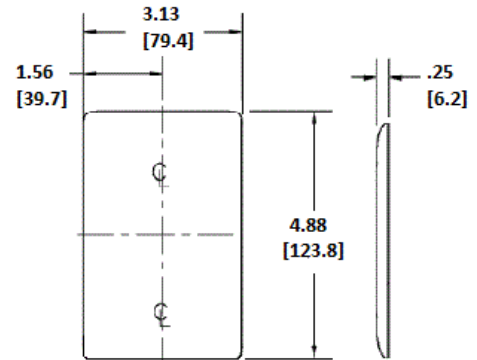

### Ordering Information

Description	Color	Catalog Number	UPC
1-Gang, 1-Duplex Opening, paint filled black lettering	Orange	NPJ8CO	883778111044

### Specifications

Material	Nylon
Plate Type	1-Gang
Plate Openings	Duplex
Mounting Screws	Steel painted, slotted head
Appearance	Smooth

### Online Resources

Customer Use Drawing  
eCatalog

Dimensions in Inches (mm)

Hubbell Wiring Device-Kellems • Hubbell Incorporated (Delaware) • 40 Waterview Drive • Shelton, CT 06484

Phone (800) 288-6000 • Fax (800) 255-1031 • Specifications subject to change without notice.